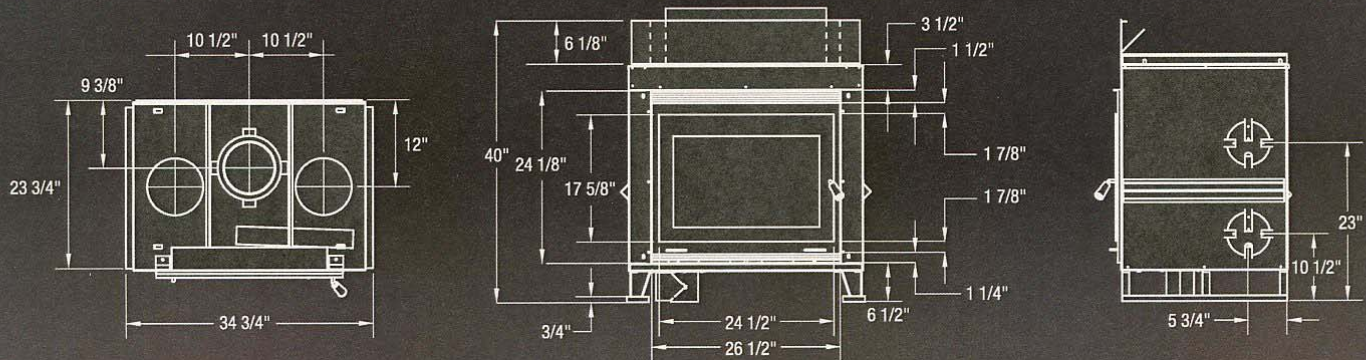

FOCUS 250 WOOD BURNING FIREPLACE

The Focus 250 is a truly amazing fireplace. The compact body makes it versatile enough to use as a replacement for an existing fireplace, but the glass viewing space has been maximized. It is also ideal for installations where a raised hearth is desired, especially if the ceiling height is low. The efficiency and heat output are astounding, while the design is both simple and modern. The Focus 250 a contemporary wood burner that's not to be missed.

- Heats up to 1500 square feet
- Takes 18" logs
- 2.1 cubic foot firebox
- EPA Phase II approved
- Options include:
 - Gravity Vents, Inline Blower, Heat Dump

Visit our website at www.icc-rsf.com

400 J-F Kennedy, St. Jerome (Quebec) Canada J7Y 4B7 | Telephone: (450) 565-6336 | Fax: (450) 565-6519